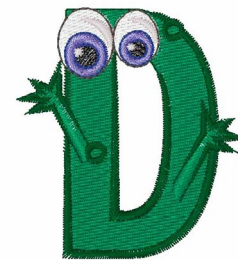

Name: Green Monsters D

SKU: WD02-JLA002294_D

Brand: Windmill Designs

Unique Colors: 13 (8 color Stops)

Unique Colors

	Color Name (Color Code)	Manufacturer - Type
	Super White (1001) [No Color Selected]	madeira - rayon
	Dusty Lilac (1263) [No Color Selected]	madeira - rayon
	Crocus (286)	Exquisite - Polyester 1000m

Complete Color Sequence

#		Color Name (Color Code)	Manufacturer - Type
1		Super White (1001) [No Color Selected]	madeira - rayon
2		Super White (1001) [No Color Selected]	madeira - rayon
3		Crocus (286)	Exquisite - Polyester 1000m