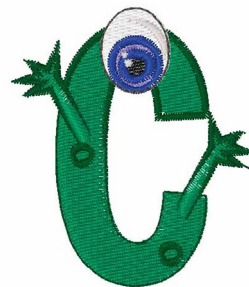

Name: Green Monsters C

SKU: WD02-JLA002294_C

Brand: Windmill Designs

Unique Colors: 13 (8 color Stops)

Unique Colors

	Color Name (Color Code)	Manufacturer - Type
	Super White (1001) [No Color Selected]	madeira - rayon
	Dusty Lilac (1263) [No Color Selected]	madeira - rayon
	Crocus (286)	Exquisite - Polyester 1000m

Complete Color Sequence

#		Color Name (Color Code)	Manufacturer - Type
1		Super White (1001) [No Color Selected]	madeira - rayon
2		Super White (1001) [No Color Selected]	madeira - rayon
3		Crocus (286)	Exquisite - Polyester 1000m