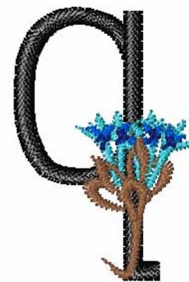

**Name:** Hummingbirds & Flowers q Machine Embroidery Design

**SKU:** WD02-JLA002293\_qs

**Brand:** Windmill Designs

**Unique Colors:** 13 (6 color Stops)

## Unique Colors

	Color Name (Color Code)	Manufacturer - Type
	Super White (1001) [No Color Selected]	madeira - rayon
	Dusty Lilac (1263) [No Color Selected]	madeira - rayon
	Crocus (286)	Exquisite - Polyester 1000m