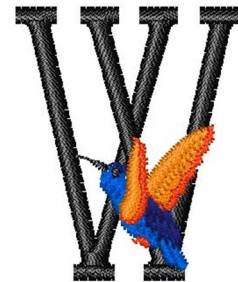

Name: Hummingbirds & Flowers W Machine Embroidery Design

SKU: WD02-JLA002293_W

Brand: Windmill Designs

Unique Colors: 13 (6 color Stops)

Unique Colors

	Color Name (Color Code)	Manufacturer - Type
	Super White (1001) [No Color Selected]	madeira - rayon
	Dusty Lilac (1263) [No Color Selected]	madeira - rayon
	Crocus (286)	Exquisite - Polyester 1000m

Complete Color Sequence

#		Color Name (Color Code)	Manufacturer - Type
1		Super White (1001) [No Color Selected]	madeira - rayon
2		Super White (1001) [No Color Selected]	madeira - rayon
3		Crocus (286)	Exquisite - Polyester 1000m