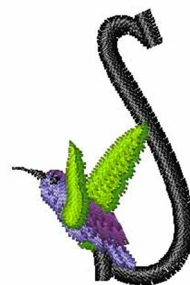

Name: Hummingbirds & Flowers S Machine
Embroidery Design

SKU: WD02-JLA002293_S

Brand: Windmill Designs

Unique Colors: 13 (6 color Stops)

Unique Colors

	Color Name (Color Code)	Manufacturer - Type
	Super White (1001) [No Color Selected]	madeira - rayon
	Dusty Lilac (1263) [No Color Selected]	madeira - rayon
	Crocus (286)	Exquisite - Polyester 1000m

Complete Color Sequence

#		Color Name (Color Code)	Manufacturer - Type
1		Super White (1001) [No Color Selected]	madeira - rayon
2		Super White (1001) [No Color Selected]	madeira - rayon
3		Crocus (286)	Exquisite - Polyester 1000m