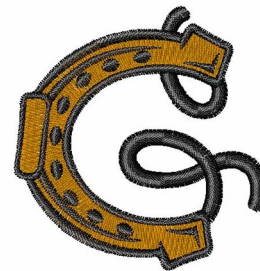

Name: Horsey G Machine Embroidery Design

SKU: WD02-JLA002292_G

Brand: Windmill Designs

Unique Colors: 13 (2 color Stops)

Unique Colors

	Color Name (Color Code)	Manufacturer - Type
	Super White (1001) [No Color Selected]	madeira - rayon
	Dusty Lilac (1263) [No Color Selected]	madeira - rayon
	Crocus (286)	Exquisite - Polyester 1000m

Complete Color Sequence

#		Color Name (Color Code)	Manufacturer - Type
1		Super White (1001) [No Color Selected]	madeira - rayon
2		Super White (1001) [No Color Selected]	madeira - rayon
3		Crocus (286)	Exquisite - Polyester 1000m