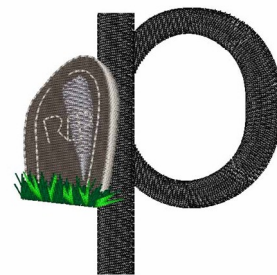

Name: Halloween Time p Machine Embroidery Design

SKU: WD02-JLA002291_ps

Brand: Windmill Designs

Unique Colors: 13 (6 color Stops)

Unique Colors

	Color Name (Color Code)	Manufacturer - Type
	Super White (1001) [No Color Selected]	madeira - rayon
	Dusty Lilac (1263) [No Color Selected]	madeira - rayon
	Crocus (286)	Exquisite - Polyester 1000m