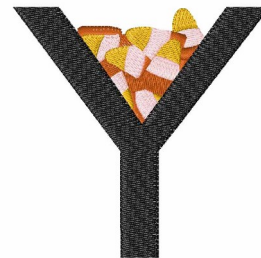

**Name:** Halloween Time Y Machine Embroidery Design

**SKU:** WD02-JLA002291\_Y

**Brand:** Windmill Designs

**Unique Colors:** 13 (10 color Stops)

## Unique Colors

	<b>Color Name (Color Code)</b>	<b>Manufacturer - Type</b>
	Super White (1001) [No Color Selected]	madeira - rayon
	Dusty Lilac (1263) [No Color Selected]	madeira - rayon
	Crocus (286)	Exquisite - Polyester 1000m

# Complete Color Sequence

#		Color Name (Color Code)	Manufacturer - Type
1		Super White (1001) [No Color Selected]	madeira - rayon
2		Super White (1001) [No Color Selected]	madeira - rayon
3		Crocus (286)	Exquisite - Polyester 1000m