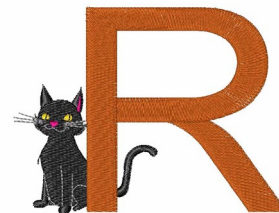

**Name:** Halloween Time R Machine Embroidery Design

**SKU:** WD02-JLA002291\_R

**Brand:** Windmill Designs

**Unique Colors:** 13 (6 color Stops)