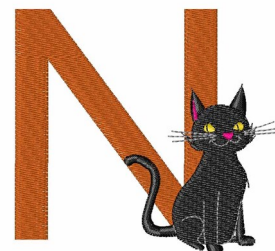

**Name:** Halloween Time N Machine Embroidery Design

**SKU:** WD02-JLA002291\_N

**Brand:** Windmill Designs

**Unique Colors:** 13 (6 color Stops)