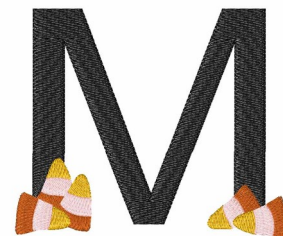

Name: Halloween Time M Machine Embroidery Design

SKU: WD02-JLA002291_M

Brand: Windmill Designs

Unique Colors: 13 (10 color Stops)

Unique Colors

	Color Name (Color Code)	Manufacturer - Type
	Super White (1001) [No Color Selected]	madeira - rayon
	Dusty Lilac (1263) [No Color Selected]	madeira - rayon
	Crocus (286)	Exquisite - Polyester 1000m

Complete Color Sequence

#		Color Name (Color Code)	Manufacturer - Type
1		Super White (1001) [No Color Selected]	madeira - rayon
2		Super White (1001) [No Color Selected]	madeira - rayon
3		Crocus (286)	Exquisite - Polyester 1000m