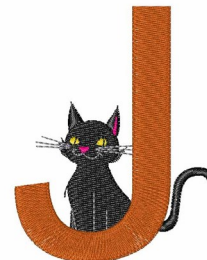

**Name:** Halloween Time J

**SKU:** WD02-JLA002291\_J

**Brand:** Windmill Designs

**Unique Colors:** 13 (6 color Stops)

## Unique Colors

	<b>Color Name (Color Code)</b>	<b>Manufacturer - Type</b>
	Super White (1001) [No Color Selected]	madeira - rayon
	Dusty Lilac (1263) [No Color Selected]	madeira - rayon
	Crocus (286)	Exquisite - Polyester 1000m