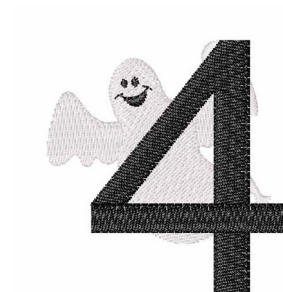

Name: Halloween Time 4

SKU: WD02-JLA002291_4

Brand: Windmill Designs

Unique Colors: 13 (3 color Stops)

Unique Colors

	Color Name (Color Code)	Manufacturer - Type
	Super White (1001) [No Color Selected]	madeira - rayon
	Dusty Lilac (1263) [No Color Selected]	madeira - rayon
	Crocus (286)	Exquisite - Polyester 1000m