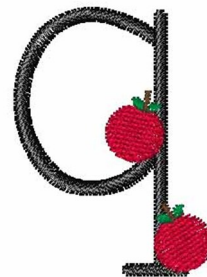

**Name:** Teachers Tools q Machine Embroidery Design

**SKU:** WD02-JLA002288\_qs

**Brand:** Windmill Designs

**Unique Colors:** 13 (4 color Stops)