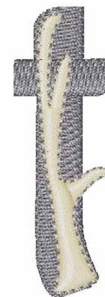

Name: Buck Horn t Machine Embroidery Design

SKU: WD02-JLA002287_ts

Brand: Windmill Designs

Unique Colors: 13 (3 color Stops)

Unique Colors

	Color Name (Color Code)	Manufacturer - Type
	Super White (1001) [No Color Selected]	madeira - rayon
	Dusty Lilac (1263) [No Color Selected]	madeira - rayon
	Crocus (286)	Exquisite - Polyester 1000m

Complete Color Sequence

#		Color Name (Color Code)	Manufacturer - Type
1		Super White (1001) [No Color Selected]	madeira - rayon
2		Super White (1001) [No Color Selected]	madeira - rayon
3		Crocus (286)	Exquisite - Polyester 1000m