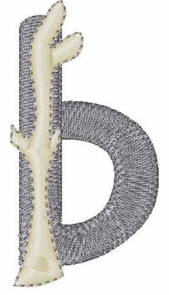

Name: Buck Horn b

SKU: WD02-JLA002287_bs

Brand: Windmill Designs

Unique Colors: 13 (3 color Stops)

Unique Colors

	Color Name (Color Code)	Manufacturer - Type
	Super White (1001) [No Color Selected]	madeira - rayon
	Dusty Lilac (1263) [No Color Selected]	madeira - rayon
	Crocus (286)	Exquisite - Polyester 1000m

Complete Color Sequence

#		Color Name (Color Code)	Manufacturer - Type
1		Super White (1001) [No Color Selected]	madeira - rayon
2		Super White (1001) [No Color Selected]	madeira - rayon
3		Crocus (286)	Exquisite - Polyester 1000m