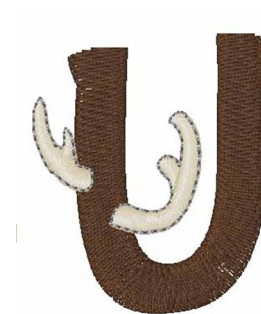

**Name:** Buck Horn U Machine Embroidery Design

**SKU:** WD02-JLA002287\_U

**Brand:** Windmill Designs

**Unique Colors:** 13 (5 color Stops)

## Unique Colors

	<b>Color Name (Color Code)</b>	<b>Manufacturer - Type</b>
	Super White (1001) [No Color Selected]	madeira - rayon
	Dusty Lilac (1263) [No Color Selected]	madeira - rayon
	Crocus (286)	Exquisite - Polyester 1000m

# Complete Color Sequence

#		Color Name (Color Code)	Manufacturer - Type
1		Super White (1001) [No Color Selected]	madeira - rayon
2		Super White (1001) [No Color Selected]	madeira - rayon
3		Crocus (286)	Exquisite - Polyester 1000m