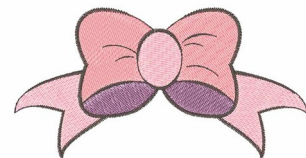

**Name:** Pink Bow

**SKU:** WD02-JLA002280A

**Brand:** Windmill Designs

**Unique Colors:** 13 (5 color Stops)

## Unique Colors

|  | <b>Color Name (Color Code)</b>         | <b>Manufacturer - Type</b>  |
|--|--|-----------------------------|
|  | Super White (1001) [No Color Selected] | madeira - rayon             |
|  | Dusty Lilac (1263) [No Color Selected] | madeira - rayon             |
|  | Crocus (286)                           | Exquisite - Polyester 1000m |