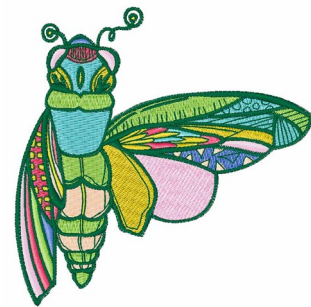

Name: Beautiful Butterfly Machine Embroidery Design

SKU: WD02-JLA002268A

Brand: Windmill Designs

Unique Colors: 13 (8 color Stops)

Unique Colors

	Color Name (Color Code)	Manufacturer - Type
	Super White (1001) [No Color Selected]	madeira - rayon
	Dusty Lilac (1263) [No Color Selected]	madeira - rayon
	Crocus (286)	Exquisite - Polyester 1000m

Complete Color Sequence

#		Color Name (Color Code)	Manufacturer - Type
1		Super White (1001) [No Color Selected]	madeira - rayon
2		Super White (1001) [No Color Selected]	madeira - rayon
3		Crocus (286)	Exquisite - Polyester 1000m