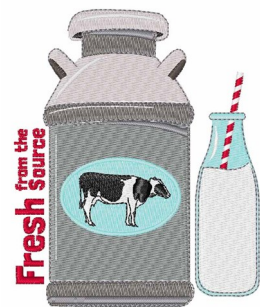

Name: Fresh Milk Machine Embroidery Design

SKU: WD02-JLA002262D

Brand: Windmill Designs

Unique Colors: 13 (17 color Stops)

Unique Colors

	Color Name (Color Code)	Manufacturer - Type
	Super White (1001) [No Color Selected]	madeira - rayon
	Dusty Lilac (1263) [No Color Selected]	madeira - rayon
	Crocus (286)	Exquisite - Polyester 1000m