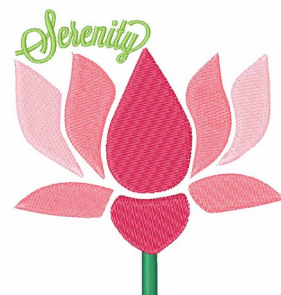

Name: Serenity Machine Embroidery Design

SKU: WD02-JLA002259D

Brand: Windmill Designs

Unique Colors: 13 (5 color Stops)

Unique Colors

| | Color Name (Color Code) | Manufacturer - Type |
|--|--|-----------------------------|
|  | Super White (1001) [No Color Selected] | madeira - rayon |
|  | Dusty Lilac (1263) [No Color Selected] | madeira - rayon |
|  | Crocus (286) | Exquisite - Polyester 1000m |

Complete Color Sequence

| # | | Color Name (Color Code) | Manufacturer - Type |
|---|--|--|--------------------------------|
| 1 | | Super White (1001) [No Color Selected] | madeira - rayon |
| 2 | | Super White (1001) [No Color Selected] | madeira - rayon |
| 3 | | Crocus (286) | Exquisite - Polyester 1000m |