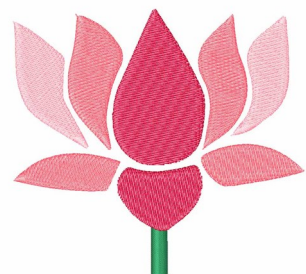

**Name:** Flower Bloom

**SKU:** WD02-JLA002259A

**Brand:** Windmill Designs

**Unique Colors:** 13 (4 color Stops)

## Unique Colors

	<b>Color Name (Color Code)</b>	<b>Manufacturer - Type</b>
	Super White (1001) [No Color Selected]	madeira - rayon
	Dusty Lilac (1263) [No Color Selected]	madeira - rayon
	Crocus (286)	Exquisite - Polyester 1000m

# Complete Color Sequence

#		Color Name (Color Code)	Manufacturer - Type
1		Super White (1001) [No Color Selected]	madeira - rayon
2		Super White (1001) [No Color Selected]	madeira - rayon
3		Crocus (286)	Exquisite - Polyester 1000m