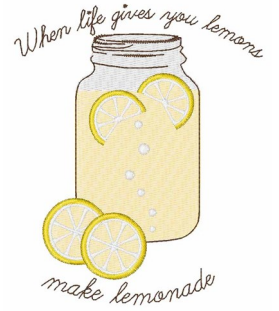

Name: Make Lemonade

SKU: WD02-JLA002257D

Brand: Windmill Designs

Unique Colors: 13 (9 color Stops)

Unique Colors

	Color Name (Color Code)	Manufacturer - Type
	Super White (1001) [No Color Selected]	madeira - rayon
	Dusty Lilac (1263) [No Color Selected]	madeira - rayon
	Crocus (286)	Exquisite - Polyester 1000m