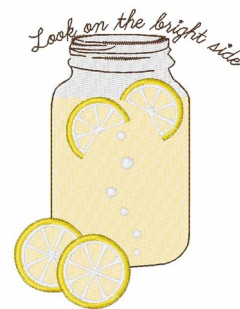

**Name:** The Bright Side Machine Embroidery Design

**SKU:** WD02-JLA002257B

**Brand:** Windmill Designs

**Unique Colors:** 13 (9 color Stops)