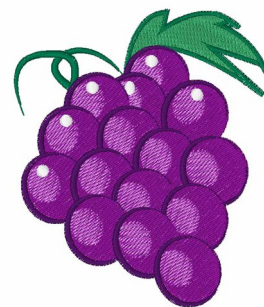

Name: Grapes Machine Embroidery Design

SKU: WD02-JLA002244A

Brand: Windmill Designs

Unique Colors: 13 (6 color Stops)

Unique Colors

	Color Name (Color Code)	Manufacturer - Type
	Super White (1001) [No Color Selected]	madeira - rayon
	Dusty Lilac (1263) [No Color Selected]	madeira - rayon
	Crocus (286)	Exquisite - Polyester 1000m

Complete Color Sequence

#		Color Name (Color Code)	Manufacturer - Type
1		Super White (1001) [No Color Selected]	madeira - rayon
2		Super White (1001) [No Color Selected]	madeira - rayon
3		Crocus (286)	Exquisite - Polyester 1000m