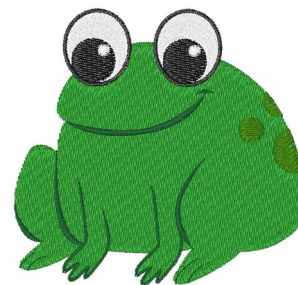

Name: Green Frog Machine Embroidery Design

SKU: WD02-JLA002238A

Brand: Windmill Designs

Unique Colors: 13 (6 color Stops)

Unique Colors

	Color Name (Color Code)	Manufacturer - Type
	Super White (1001) [No Color Selected]	madeira - rayon
	Dusty Lilac (1263) [No Color Selected]	madeira - rayon
	Crocus (286)	Exquisite - Polyester 1000m

Complete Color Sequence

#		Color Name (Color Code)	Manufacturer - Type
1		Super White (1001) [No Color Selected]	madeira - rayon
2		Super White (1001) [No Color Selected]	madeira - rayon
3		Crocus (286)	Exquisite - Polyester 1000m