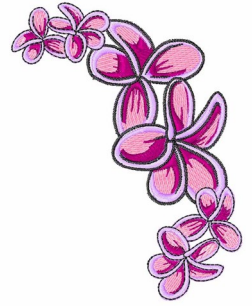

**Name:** Tropical Flowers

**SKU:** WD02-JLA002235B

**Brand:** Windmill Designs

**Unique Colors:** 13 (9 color Stops)