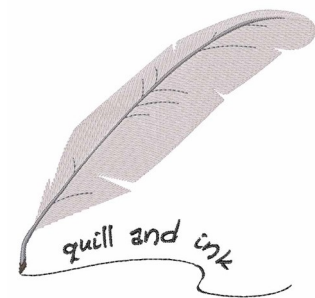

**Name:** Quill And Ink Machine Embroidery Design

**SKU:** WD02-JLA002233C

**Brand:** Windmill Designs

**Unique Colors:** 13 (4 color Stops)