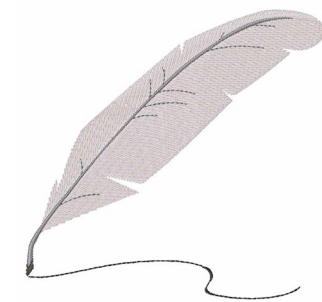

**Name:** Quill Pen Machine Embroidery Design

**SKU:** WD02-JLA002233A

**Brand:** Windmill Designs

**Unique Colors:** 13 (4 color Stops)

## Unique Colors

	<b>Color Name (Color Code)</b>	<b>Manufacturer - Type</b>
	Super White (1001) [No Color Selected]	madeira - rayon
	Dusty Lilac (1263) [No Color Selected]	madeira - rayon
	Crocus (286)	Exquisite - Polyester 1000m

# Complete Color Sequence

#		Color Name (Color Code)	Manufacturer - Type
1		Super White (1001) [No Color Selected]	madeira - rayon
2		Super White (1001) [No Color Selected]	madeira - rayon
3		Crocus (286)	Exquisite - Polyester 1000m