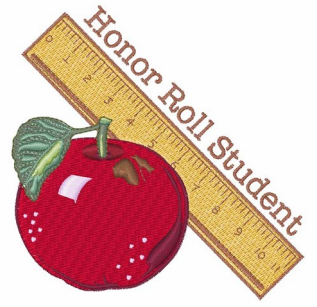

Name: Honor Roll

SKU: WD02-JLA002232D

Brand: Windmill Designs

Unique Colors: 13 (12 color Stops)

Unique Colors

	Color Name (Color Code)	Manufacturer - Type
	Super White (1001) [No Color Selected]	madeira - rayon
	Dusty Lilac (1263) [No Color Selected]	madeira - rayon
	Crocus (286)	Exquisite - Polyester 1000m