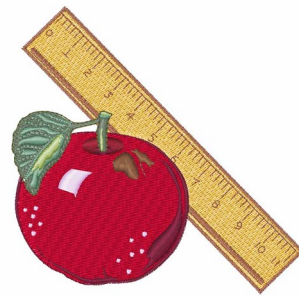

Name: Apple & Ruler Machine Embroidery Design

SKU: WD02-JLA002232C

Brand: Windmill Designs

Unique Colors: 13 (11 color Stops)

Unique Colors

	Color Name (Color Code)	Manufacturer - Type
	Super White (1001) [No Color Selected]	madeira - rayon
	Dusty Lilac (1263) [No Color Selected]	madeira - rayon
	Crocus (286)	Exquisite - Polyester 1000m