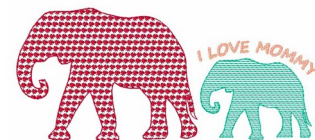

Name: Love Mommy Machine Embroidery Design

SKU: WD02-JLA002231C

Brand: Windmill Designs

Unique Colors: 13 (3 color Stops)

Unique Colors

	Color Name (Color Code)	Manufacturer - Type
	Super White (1001) [No Color Selected]	madeira - rayon
	Dusty Lilac (1263) [No Color Selected]	madeira - rayon
	Crocus (286)	Exquisite - Polyester 1000m