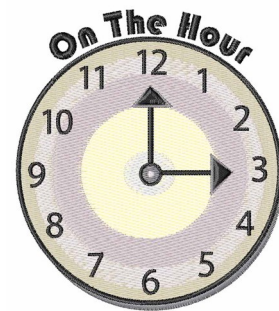

**Name:** On The Hour Machine Embroidery Design

**SKU:** WD02-JLA002218C

**Brand:** Windmill Designs

**Unique Colors:** 13 (10 color Stops)