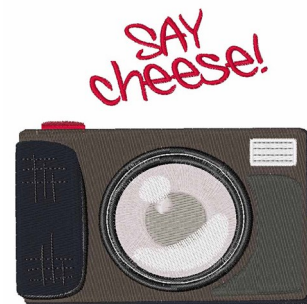

Name: Say Cheese Machine Embroidery Design

SKU: WD02-JLA002212B

Brand: Windmill Designs

Unique Colors: 13 (14 color Stops)

Unique Colors

	Color Name (Color Code)	Manufacturer - Type
	Super White (1001) [No Color Selected]	madeira - rayon
	Dusty Lilac (1263) [No Color Selected]	madeira - rayon
	Crocus (286)	Exquisite - Polyester 1000m