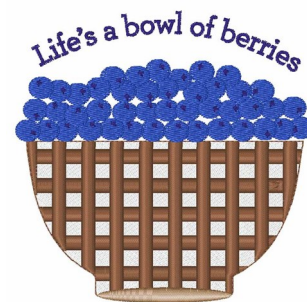

Name: Bowl Of Berries Machine Embroidery Design

SKU: WD02-JLA002200C

Brand: Windmill Designs

Unique Colors: 13 (5 color Stops)

Unique Colors

	Color Name (Color Code)	Manufacturer - Type
	Super White (1001) [No Color Selected]	madeira - rayon
	Dusty Lilac (1263) [No Color Selected]	madeira - rayon
	Crocus (286)	Exquisite - Polyester 1000m