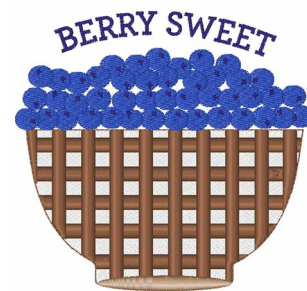

Name: Berry Sweet Machine Embroidery Design

SKU: WD02-JLA002200B

Brand: Windmill Designs

Unique Colors: 13 (5 color Stops)

Unique Colors

	Color Name (Color Code)	Manufacturer - Type
	Super White (1001) [No Color Selected]	madeira - rayon
	Dusty Lilac (1263) [No Color Selected]	madeira - rayon
	Crocus (286)	Exquisite - Polyester 1000m