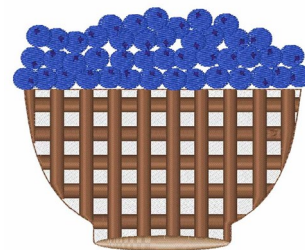

Name: Berry Bowl Machine Embroidery Design

SKU: WD02-JLA002200A

Brand: Windmill Designs

Unique Colors: 13 (5 color Stops)

Unique Colors

	Color Name (Color Code)	Manufacturer - Type
	Super White (1001) [No Color Selected]	madeira - rayon
	Dusty Lilac (1263) [No Color Selected]	madeira - rayon
	Crocus (286)	Exquisite - Polyester 1000m

Complete Color Sequence

#		Color Name (Color Code)	Manufacturer - Type
1		Super White (1001) [No Color Selected]	madeira - rayon
2		Super White (1001) [No Color Selected]	madeira - rayon
3		Crocus (286)	Exquisite - Polyester 1000m