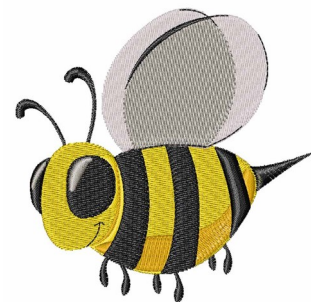

Name: Bumble Bee Machine Embroidery Design

SKU: WD02-JLA002196A

Brand: Windmill Designs

Unique Colors: 13 (9 color Stops)

Unique Colors

	Color Name (Color Code)	Manufacturer - Type
	Super White (1001) [No Color Selected]	madeira - rayon
	Dusty Lilac (1263) [No Color Selected]	madeira - rayon
	Crocus (286)	Exquisite - Polyester 1000m

Complete Color Sequence

#		Color Name (Color Code)	Manufacturer - Type
1		Super White (1001) [No Color Selected]	madeira - rayon
2		Super White (1001) [No Color Selected]	madeira - rayon
3		Crocus (286)	Exquisite - Polyester 1000m