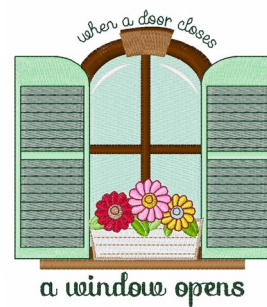

**Name:** A Window Opens Machine Embroidery Design

**SKU:** WD02-JLA002189D

**Brand:** Windmill Designs

**Unique Colors:** 13 (22 color Stops)