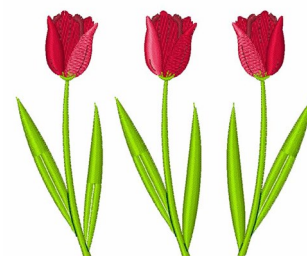

Name: Tulips

SKU: WD02-JLA002184A

Brand: Windmill Designs

Unique Colors: 13 (6 color Stops)

Unique Colors

	Color Name (Color Code)	Manufacturer - Type
	Super White (1001) [No Color Selected]	madeira - rayon
	Dusty Lilac (1263) [No Color Selected]	madeira - rayon
	Crocus (286)	Exquisite - Polyester 1000m

Complete Color Sequence

#		Color Name (Color Code)	Manufacturer - Type
1		Super White (1001) [No Color Selected]	madeira - rayon
2		Super White (1001) [No Color Selected]	madeira - rayon
3		Crocus (286)	Exquisite - Polyester 1000m