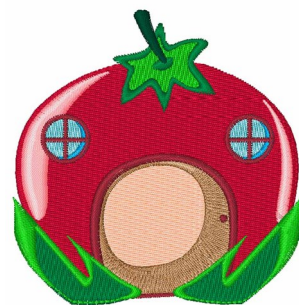

Name: Tomato Home

SKU: WD02-JLA002182A

Brand: Windmill Designs

Unique Colors: 13 (11 color Stops)

Unique Colors

	Color Name (Color Code)	Manufacturer - Type
	Super White (1001) [No Color Selected]	madeira - rayon
	Dusty Lilac (1263) [No Color Selected]	madeira - rayon
	Crocus (286)	Exquisite - Polyester 1000m

Complete Color Sequence

#		Color Name (Color Code)	Manufacturer - Type
1		Super White (1001) [No Color Selected]	madeira - rayon
2		Super White (1001) [No Color Selected]	madeira - rayon
3		Crocus (286)	Exquisite - Polyester 1000m