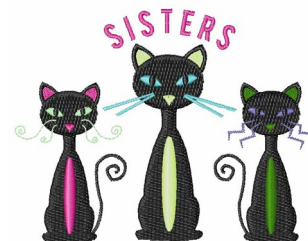

Name: Sisters Machine Embroidery Design

SKU: WD02-JLA002181D

Brand: Windmill Designs

Unique Colors: 13 (16 color Stops)

Unique Colors

	Color Name (Color Code)	Manufacturer - Type
	Super White (1001) [No Color Selected]	madeira - rayon
	Dusty Lilac (1263) [No Color Selected]	madeira - rayon
	Crocus (286)	Exquisite - Polyester 1000m

Complete Color Sequence

#		Color Name (Color Code)	Manufacturer - Type
1		Super White (1001) [No Color Selected]	madeira - rayon
2		Super White (1001) [No Color Selected]	madeira - rayon
3		Crocus (286)	Exquisite - Polyester 1000m