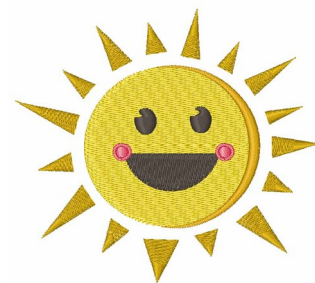

Name: Happy Sun

SKU: WD02-JLA002176B

Brand: Windmill Designs

Unique Colors: 13 (5 color Stops)

Unique Colors

	Color Name (Color Code)	Manufacturer - Type
	Super White (1001) [No Color Selected]	madeira - rayon
	Dusty Lilac (1263) [No Color Selected]	madeira - rayon
	Crocus (286)	Exquisite - Polyester 1000m