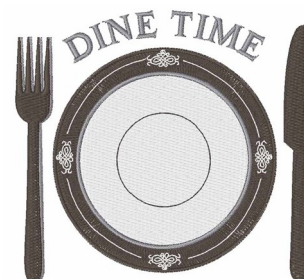

**Name:** Dine Time Machine Embroidery Design

**SKU:** WD02-JLA002170C

**Brand:** Windmill Designs

**Unique Colors:** 13 (7 color Stops)