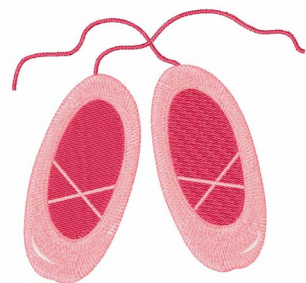

**Name:** Ballet Slippers

**SKU:** WD02-JLA002166A

**Brand:** Windmill Designs

**Unique Colors:** 13 (3 color Stops)

## Unique Colors

	<b>Color Name (Color Code)</b>	<b>Manufacturer - Type</b>
	Super White (1001) [No Color Selected]	madeira - rayon
	Dusty Lilac (1263) [No Color Selected]	madeira - rayon
	Crocus (286)	Exquisite - Polyester 1000m

# Complete Color Sequence

#		Color Name (Color Code)	Manufacturer - Type
1		Super White (1001) [No Color Selected]	madeira - rayon
2		Super White (1001) [No Color Selected]	madeira - rayon
3		Crocus (286)	Exquisite - Polyester 1000m