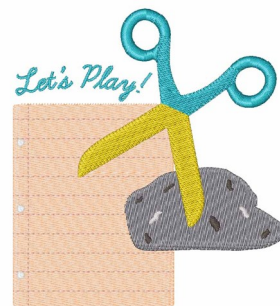

Name: Lets Play Machine Embroidery Design

SKU: WD02-JLA002160D

Brand: Windmill Designs

Unique Colors: 13 (9 color Stops)

Unique Colors

	Color Name (Color Code)	Manufacturer - Type
	Super White (1001) [No Color Selected]	madeira - rayon
	Dusty Lilac (1263) [No Color Selected]	madeira - rayon
	Crocus (286)	Exquisite - Polyester 1000m