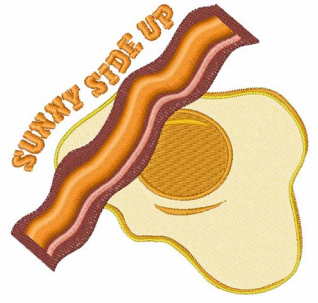

Name: Sunny Side Up

SKU: WD02-JLA002155D

Brand: Windmill Designs

Unique Colors: 13 (8 color Stops)

Unique Colors

	Color Name (Color Code)	Manufacturer - Type
	Super White (1001) [No Color Selected]	madeira - rayon
	Dusty Lilac (1263) [No Color Selected]	madeira - rayon
	Crocus (286)	Exquisite - Polyester 1000m