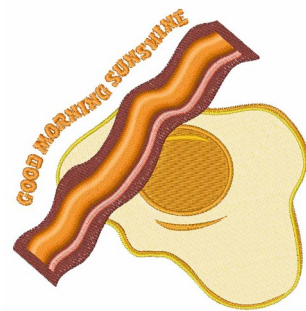

Name: Good Morning Sunshine Machine
Embroidery Design

SKU: WD02-JLA002155B

Brand: Windmill Designs

Unique Colors: 13 (8 color Stops)

Unique Colors

	Color Name (Color Code)	Manufacturer - Type
	Super White (1001) [No Color Selected]	madeira - rayon
	Dusty Lilac (1263) [No Color Selected]	madeira - rayon
	Crocus (286)	Exquisite - Polyester 1000m

Complete Color Sequence

#		Color Name (Color Code)	Manufacturer - Type
1		Super White (1001) [No Color Selected]	madeira - rayon
2		Super White (1001) [No Color Selected]	madeira - rayon
3		Crocus (286)	Exquisite - Polyester 1000m