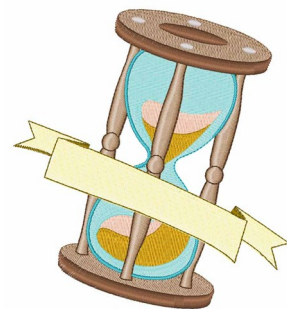

**Name:** Hour Glass Machine Embroidery Design

**SKU:** WD02-JLA002149A

**Brand:** Windmill Designs

**Unique Colors:** 13 (10 color Stops)