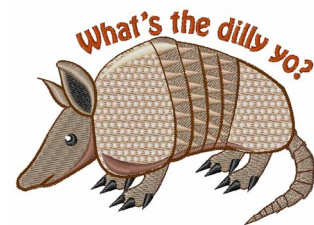

Name: Whats The Dilly Machine Embroidery Design

SKU: WD02-JLA002143D

Brand: Windmill Designs

Unique Colors: 13 (15 color Stops)

Unique Colors

	Color Name (Color Code)	Manufacturer - Type
	Super White (1001) [No Color Selected]	madeira - rayon
	Dusty Lilac (1263) [No Color Selected]	madeira - rayon
	Crocus (286)	Exquisite - Polyester 1000m

Complete Color Sequence

#		Color Name (Color Code)	Manufacturer - Type
1		Super White (1001) [No Color Selected]	madeira - rayon
2		Super White (1001) [No Color Selected]	madeira - rayon
3		Crocus (286)	Exquisite - Polyester 1000m